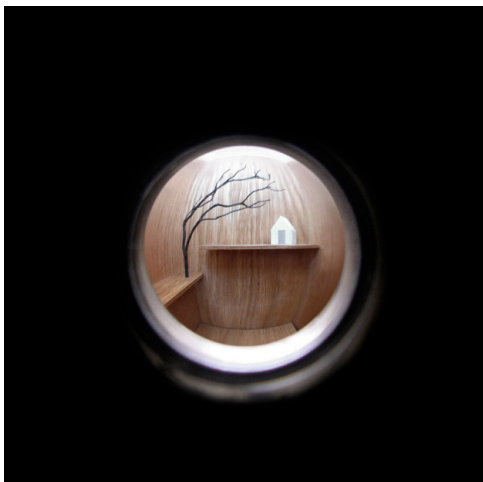

# Jane Edden Ideal Home

Exhibited at Flowers, London on the occasion of the exhibition *I know a place* 27 May - 2 July 2011

*Ideal Home I - VI* 2011 Mixed media 26.5 x 14 x 14 cm

Jane Edden's adaptation of a bird box in the series *Ideal Home* consists of a small lens mounted in the doorway, which reveals miniature humanised habitats only viewable by a single person